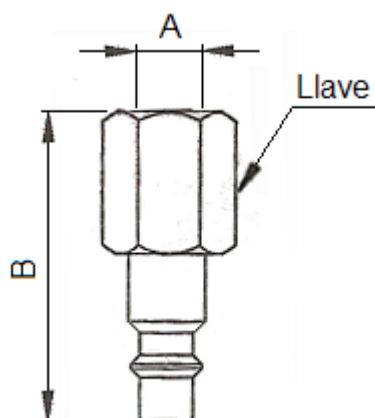

1.192 – PARH 1/4" 1/8"

1.193 – PARH 1/4" 1/4"

1.194 – PARH 3/8" 3/8"

1.195 – PARH 1/2" 1/2"

1.196 – PARH 3/4" 3/4"

Perno hembra para acople rápido

CODIGO	MODELO	A	B	Llave
1.192	PARH 1/4" 1/8"	G1/8"	33,5	13
1.193	PARH 1/4" 1/4"	G1/4"	39	16
1.194	PARH 3/8" 3/8"	G3/8"	48	21
1.195	PARH 1/2" 1/2"	G1/2"	60	26
1.196	PARH 3/4" 3/4"	G3/4"	68	35