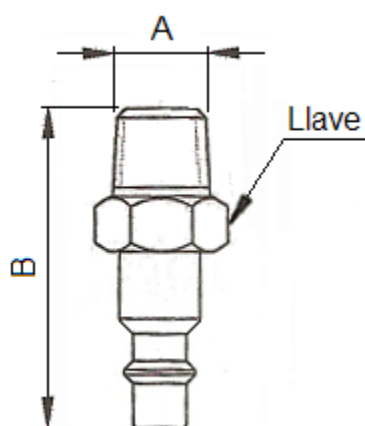

1.202 – PARM 1/4" 1/8"

1.203 – PARM 1/4" 1/4"

1.204 – PARM 3/8" 3/8"

1.205 – PARM 1/2" 1/2"

1.206 – PARM 3/4" 3/4"

Perno macho para acople rápido

CODIGO	MODELO	A	B	Llave
1.202	PARM 1/4" 1/8"	G1/8"	37,5	13
1.203	PARM 1/4" 1/4"	G1/4"	40	14
1.204	PARM 3/8" 3/8"	G3/8"	48	18
1.205	PARM 1/2" 1/2"	G1/2"	60	21
1.206	PARM 3/4" 3/4"	G3/4"	68	35