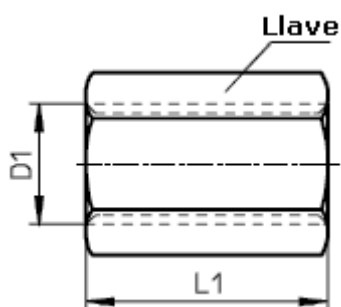

1.291 – CR 1/8" 1/4"

1.292 – CR 1/4" 3/8"

1.293 – CR 3/8" 1/2"

1.294 – CR 1/4" 1/2"

Cupla de bronce

CODIGO	MODELO	D1	L1	LLAVE
1.291	C 1/8" 1/8"	1/8"	14,4	11
1.292	C 1/4" 1/4"	1/4"	18	15
1.293	C 3/8" 3/8"	3/8"	20	19
1.294	C 1/2" 1/2"	1/2"	25	23